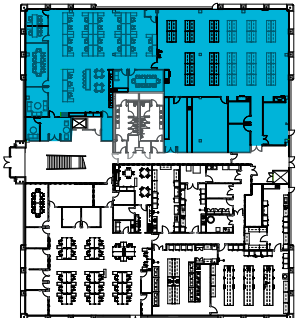

KEY PLAN

SITE PLAN

For more Information, please contact:

BEN PAUL
+1 650 401 2123
ben.paul@cushwake.com
LIC #01210872

MARC POPE
+1 650 401 2131
marc.pope@cushwake.com
LIC #01474483

MIKE MORAN
+1 650 494 5154
mike.moran@cbre.com
LIC #00901003